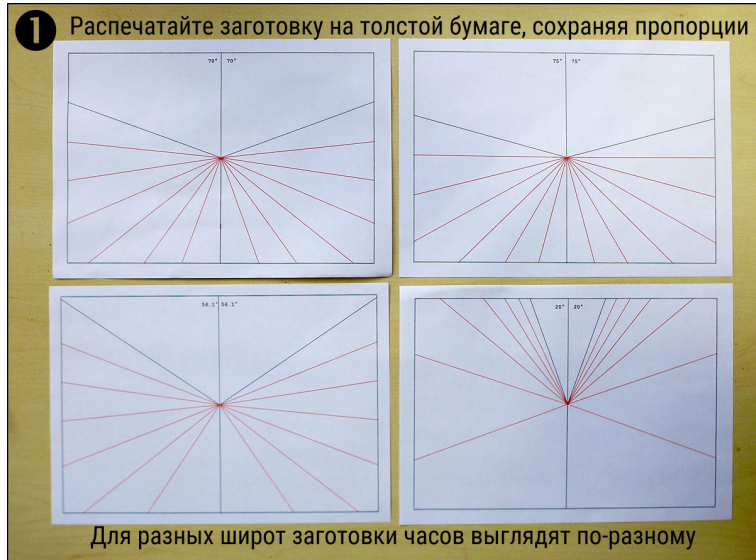

Sundials for latitude: 0

Sundials layout is generated by Sun calculator from www.freeright.net

0°

0°