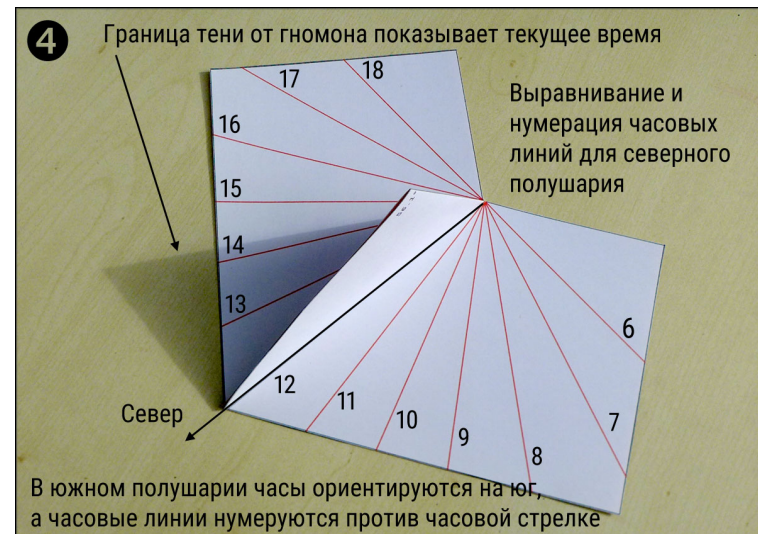

Sundials for latitude: 0

Sundials layout is generated by Sun calculator from www.freeright.net

0°

0°