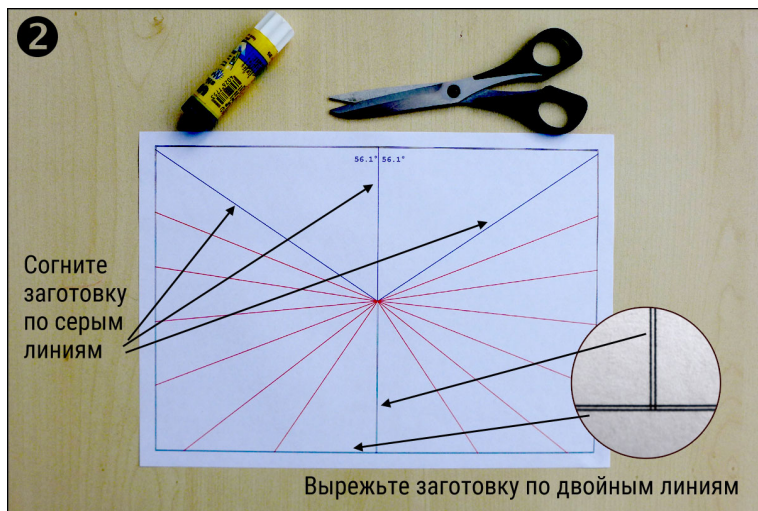

# Sundials for latitude: 0

Sundials layout is generated by Sun calculator from [www.freeright.net](http://www.freeright.net)

0°

0°