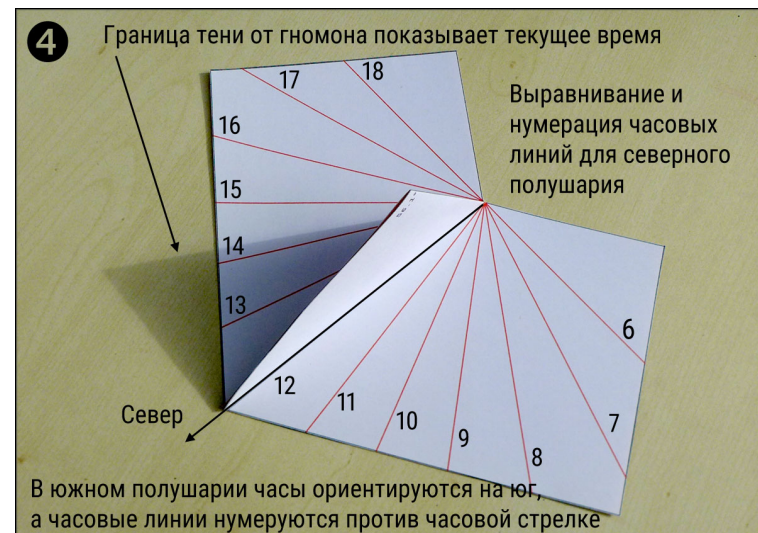

# Sundials for latitude: 0

Sundials layout is generated by Sun calculator from [www.freeright.net](http://www.freeright.net)

0°

0°