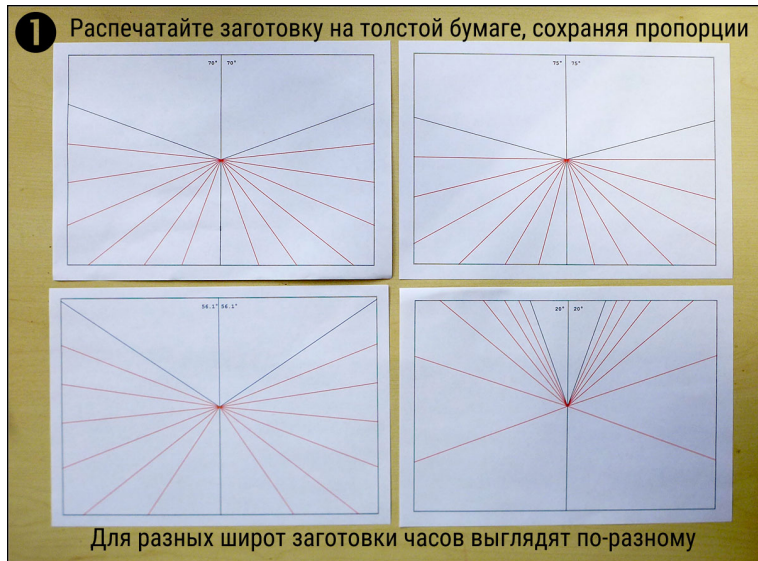

# Sundials for latitude: 0

Sundials layout is generated by Sun calculator from [www.freeright.net](http://www.freeright.net)

0°

0°